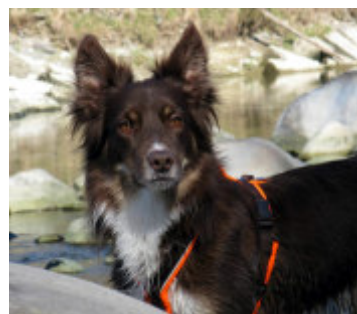

ANADUNE

Possible Mating

News
Diary
Help
Changes

Home
Search
Mating
Account
Logout

Sire ([change sire](#))

[Chic Mic One Of The Twins \(SHSB 694198\) \[Swi\]](#)

Smooth Black & White

Dam ([change dam](#))

[Enya Vom Rehgebirge \[Deu\]](#)

Rough Red Tricolour, **hips** HD-B/B, **elbows** 0/0

Rough
Red Tri

Smooth
Black Tri

Smooth
Red Tri

Rough
Red

Smooth
Black Tri

Rough
Black